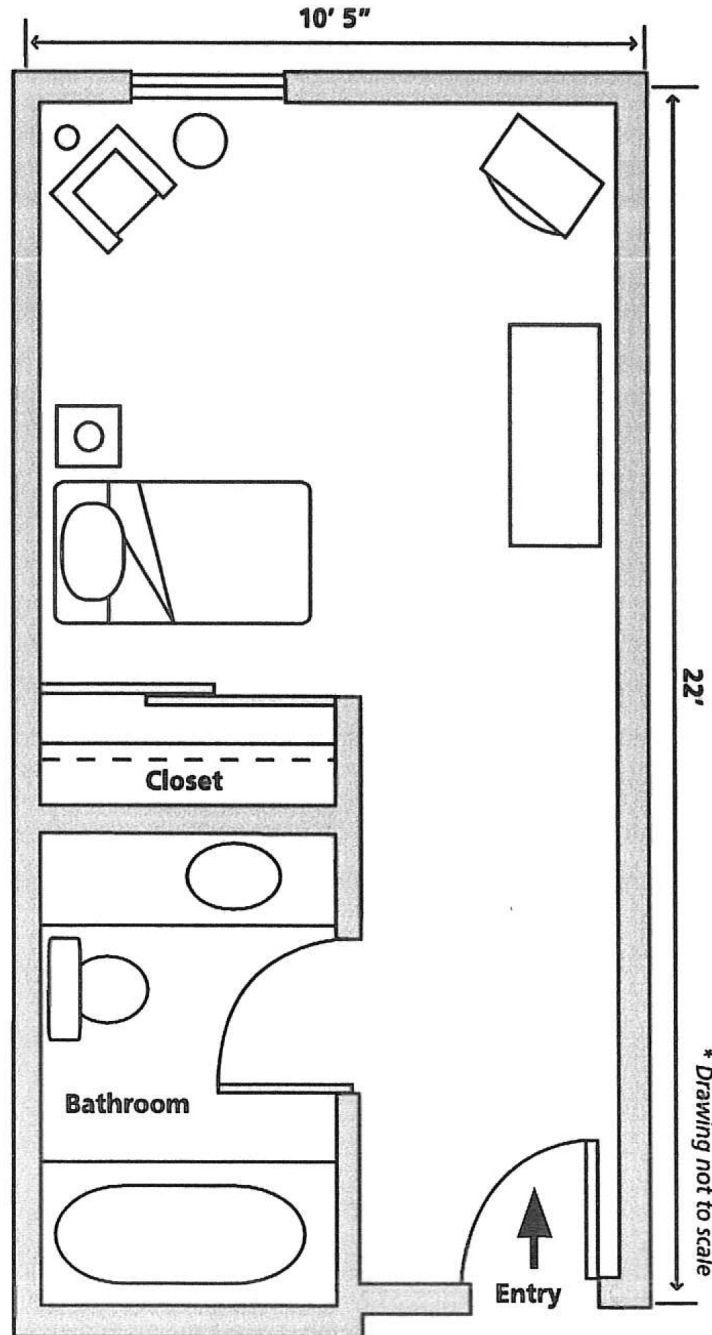

# Floor plan for Woods Park

Sample  
Maplewood Studio  
253 Square Feet

# Floor plan for Woods Park

Sample  
Cherrywood Studio  
231 Square Feet

# Floor plan for Woods Park

Sample  
Redwood Studio with Walkout  
322 Square Feet

# Floor plan for Woods Park

Sample  
Corner Suite with Walkout  
336 Square Feet