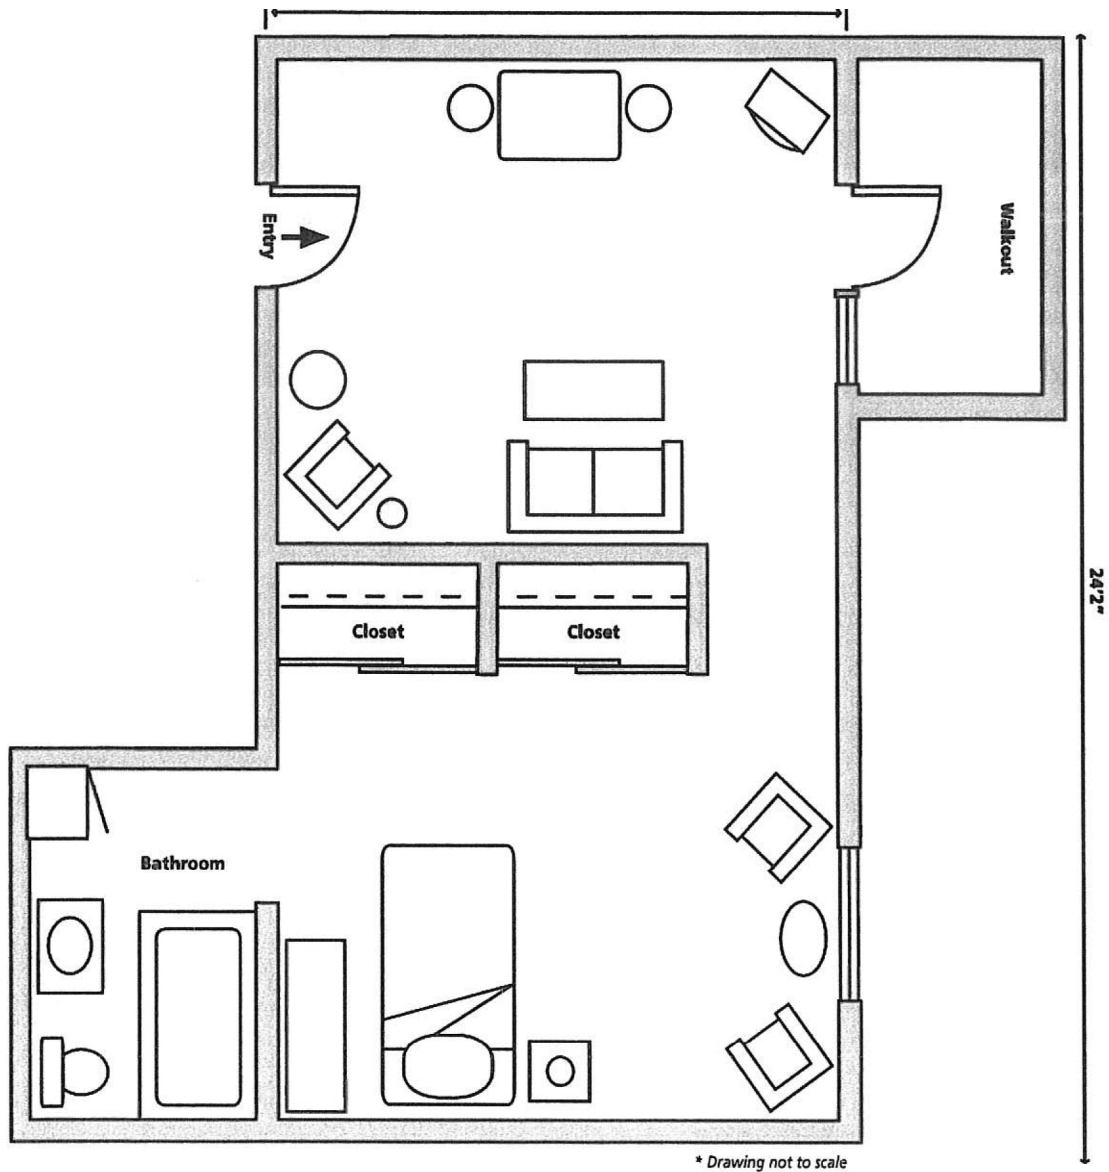

# Floor plan for Woods Park

Sample  
Cherrywood Studio  
231 Square Feet

# Floor plan for Woods Park

Sample  
Redwood Studio with Walkout  
322 Square Feet

# Floor plan for Woods Park

Sample  
Corner Suite with Walkout  
336 Square Feet

# Floor plan for Woods Park

Sample  
Corner Suite  
396 Square Feet