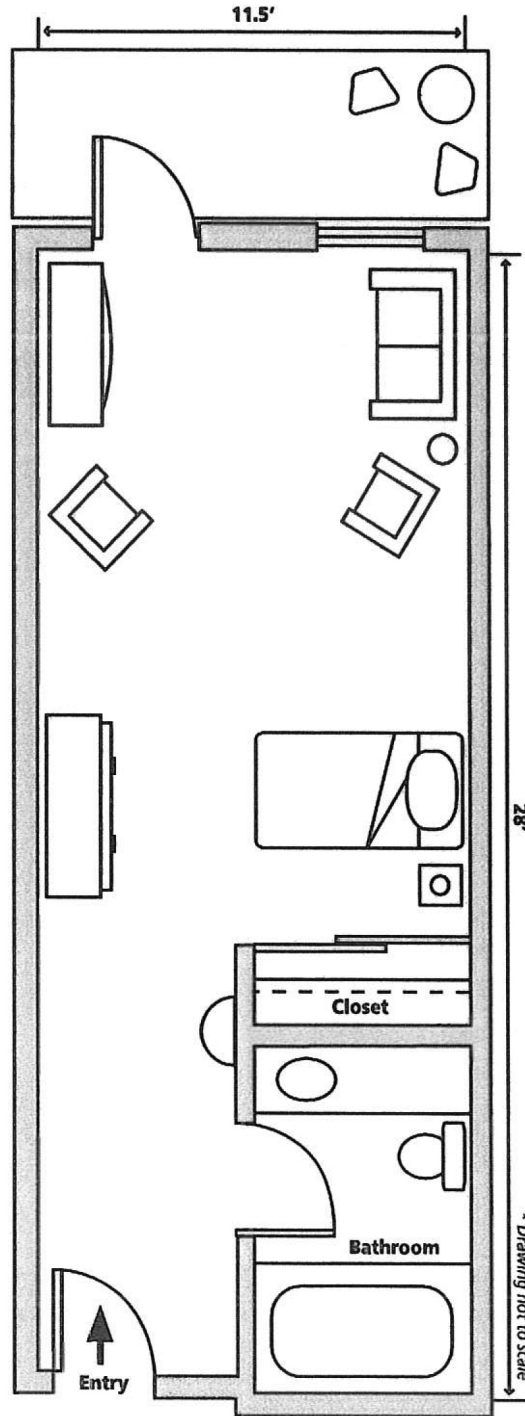

# Floor plan for Woods Park

Sample  
Maplewood Studio  
253 Square Feet

# Floor plan for Woods Park

Sample  
Cherrywood Studio  
231 Square Feet

# Floor plan for Woods Park

Sample  
Redwood Studio with Walkout  
322 Square Feet

# Floor plan for Woods Park

Sample  
Corner Suite with Walkout  
336 Square Feet